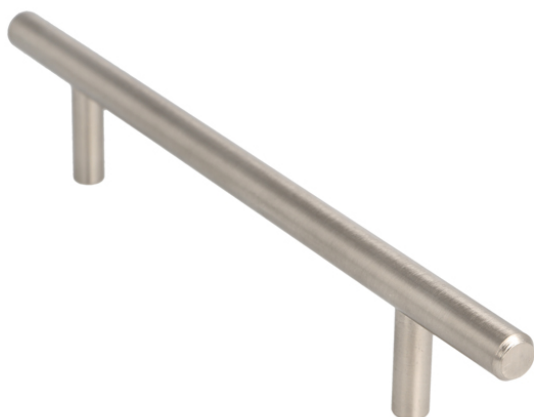

PRODUCT SHEET

Description:

Bar Handle 5701, cc 192mm, ø10x256mm, Steel, SS-Look, W/Screws

Item number:

17.23.496-0

Units	Box	Carton	HS Code	Barcode
Pcs.	20	100	8302420090	 5704866069243

BAR HANDLE # 5701

Material: Steel

Dimensions: Overall size: 256 mm
 Size c/c: 192 mm
 Height: 28 mm
 Ø Cross bar: 10 mm
 Ø Feet: 8 mm

Finish:	Stainless steel	Look	#17.23.496
---------	-----------------	------	------------

SISO A/S

Mileparken 11
 DK-2740 Skovlunde
 Denmark
 VAT: DK 24786013